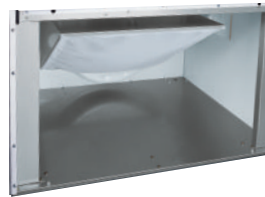

Our **super large** reversible doors are constructed of top-quality **stainless steel** to stand-up to the use in the toughest laundry environments. Many others use plastic for this important part, not Huebsch!

Huebsch tumblers feature a **self-cleaning lint screen** made of fine mesh. Lint is deposited into a large storage area for easy removal. This helps maintain maximum airflow and promotes fast, efficient drying.